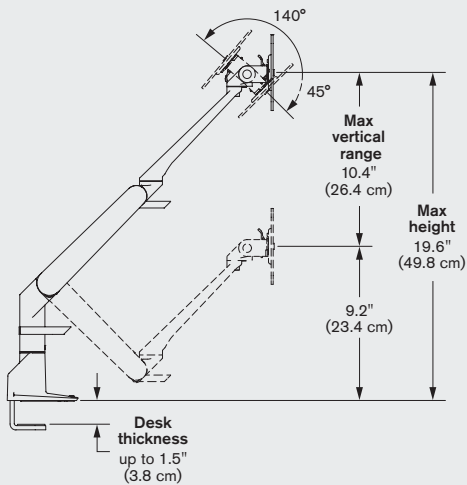

reddot award 2017 winner

FEATURES

- Effortlessly reposition with one-touch monitor adjustment.
- Tension adjustment at each joint.
- Easily rotate flat panel monitor for portrait or landscape viewing.
- Mount installation is performed above desk for quick and easy set-up.
- Sleek cable management system routes cables beneath the monitor arm.
- Durable, quick-install VESA adapter reduces installation time.

AVAILABLE OPTIONS

5900 Supports a 1 - 12 lb (0.5 - 5.4 kg) monitor, up to 27"

FINISHES

FLAT WHITE | color code: **248**

SILVER | color code: **124**

VISTA BLACK | color code: **104**

CAPABILITIES

MOUNTING OPTIONS

Desk Edge

Grommet

Thru-Desk
sold separately,
model #8508

* Joint is capable of rotating 360 degrees, but size of monitor will limit the rotation.