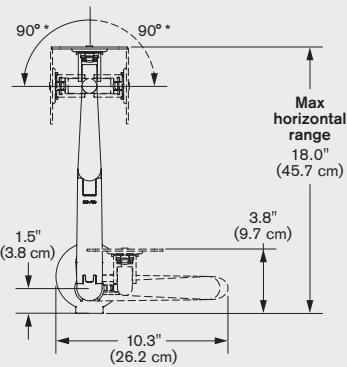

AVAILABLE OPTIONS

5900 Supports a 1 - 12 lb (0.5 - 5.4 kg) monitor, up to 27"

FINISHES

FLAT WHITE | color code: **248**

SILVER | color code: **124**

VISTA BLACK | color code: **104**

CAPABILITIES

MOUNTING OPTIONS

Desk Edge

Grommet

Thru-Desk
sold separately,
model #8508

* Joint is capable of rotating 360 degrees, but size of monitor will limit the rotation.