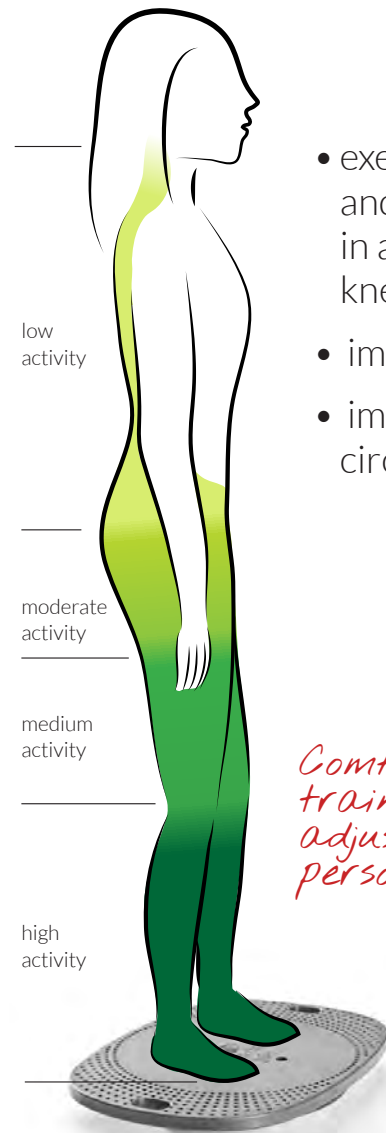

## Sitting on the Back App Chair

On the Back App Chair with the adjustable Magic Ball and your feet on the footplate you will:

- sit more upright with less effort
- burn more energy **+19%**
- exercise your core muscles in lower back and neck

## Standing on Back App 360

On the 360 Balance Board with the adjustable Magic Ball you will:

- exercise joints and muscles in ankles, legs, knees and hips
- improve posture
- improve blood circulation

*Comfortable training you can adjust to your personal level.*

## Back App Chair

On the Back App you sit tilting in all directions with your feet on a footplate padded with a soft damping material.

By turning the ball up or down you easily adjust the tilting movement.

### Back App

- The Back App base frame is made from 99.9% recycled die-cast aluminum and is available in Silver Grey finish.
- The ball in the base is moulded onto a tube and can be screwed into and out of the aluminum frame to control the tilt of the chair. A tilt indicator with green and red color is integrated in this tube.
- Back App comes with one lift height suitable for the majority of people.
- The seat comes with the following fabrics:
  - Nordic Wool - Black felt wool
  - Skai Palma - Black steam permeable synthetic leather
  - Alcantara - Composite Material in four standard colors